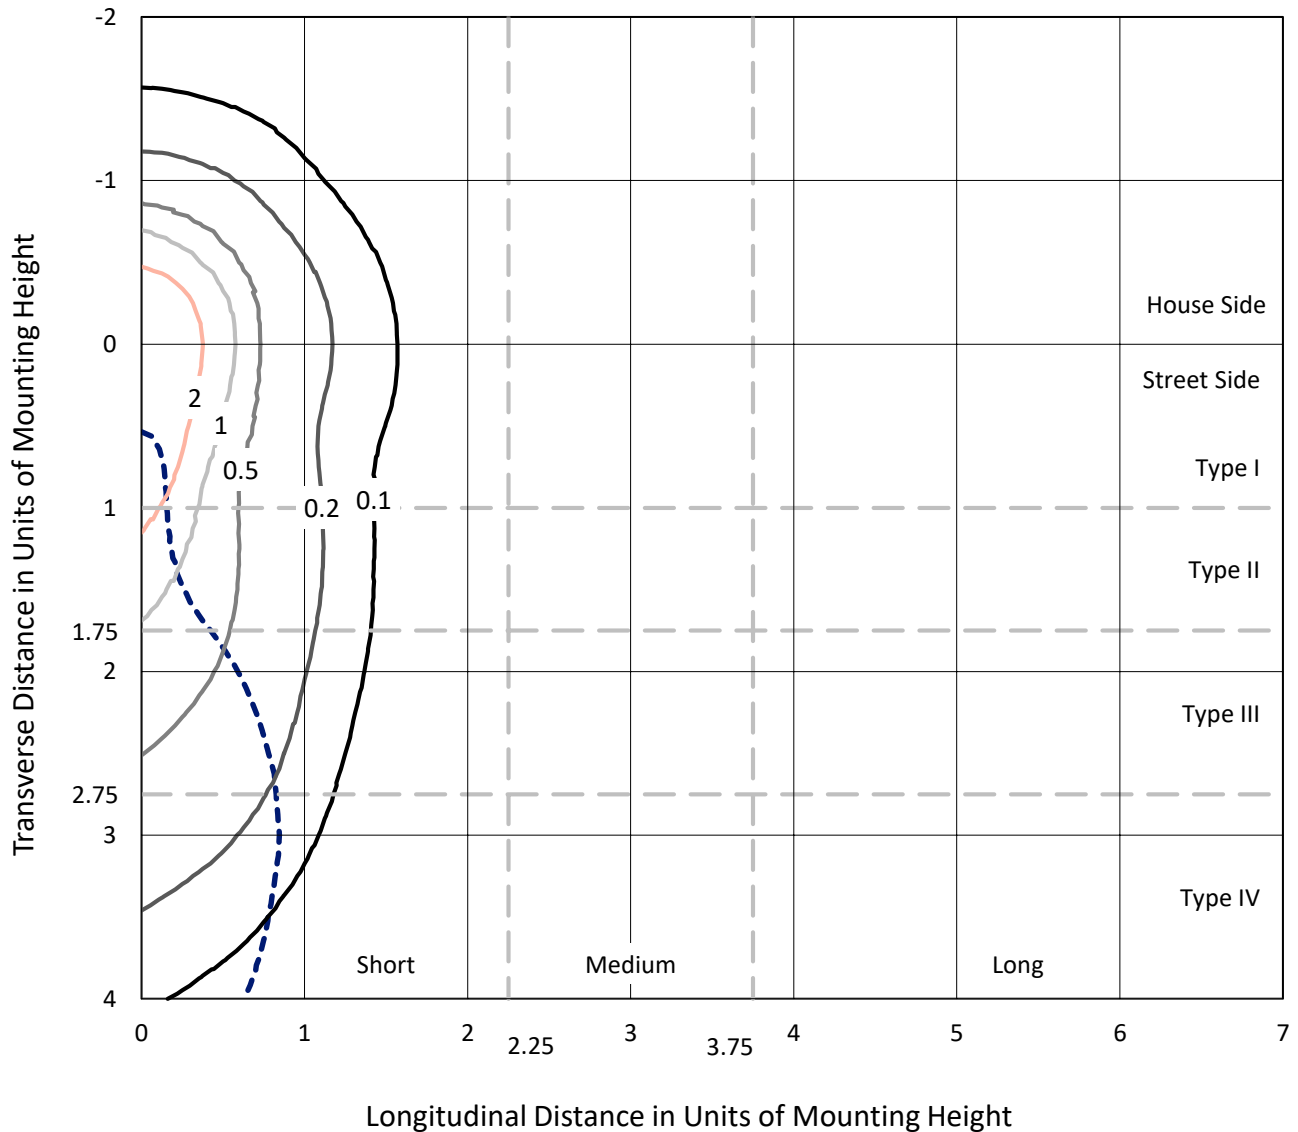

REPORT NUMBER: P153668

CATALOG NUMBER: AVM-E01-LED-E-U-SLR-8030

Iso-Footcandle Lines of Horizontal Illumination

× Max cd
- - - 1/2 Max cd

Based on 10 foot mounting height. Maximum calculated value = 3.7 fc
Type IV - Short - Non-Cutoff