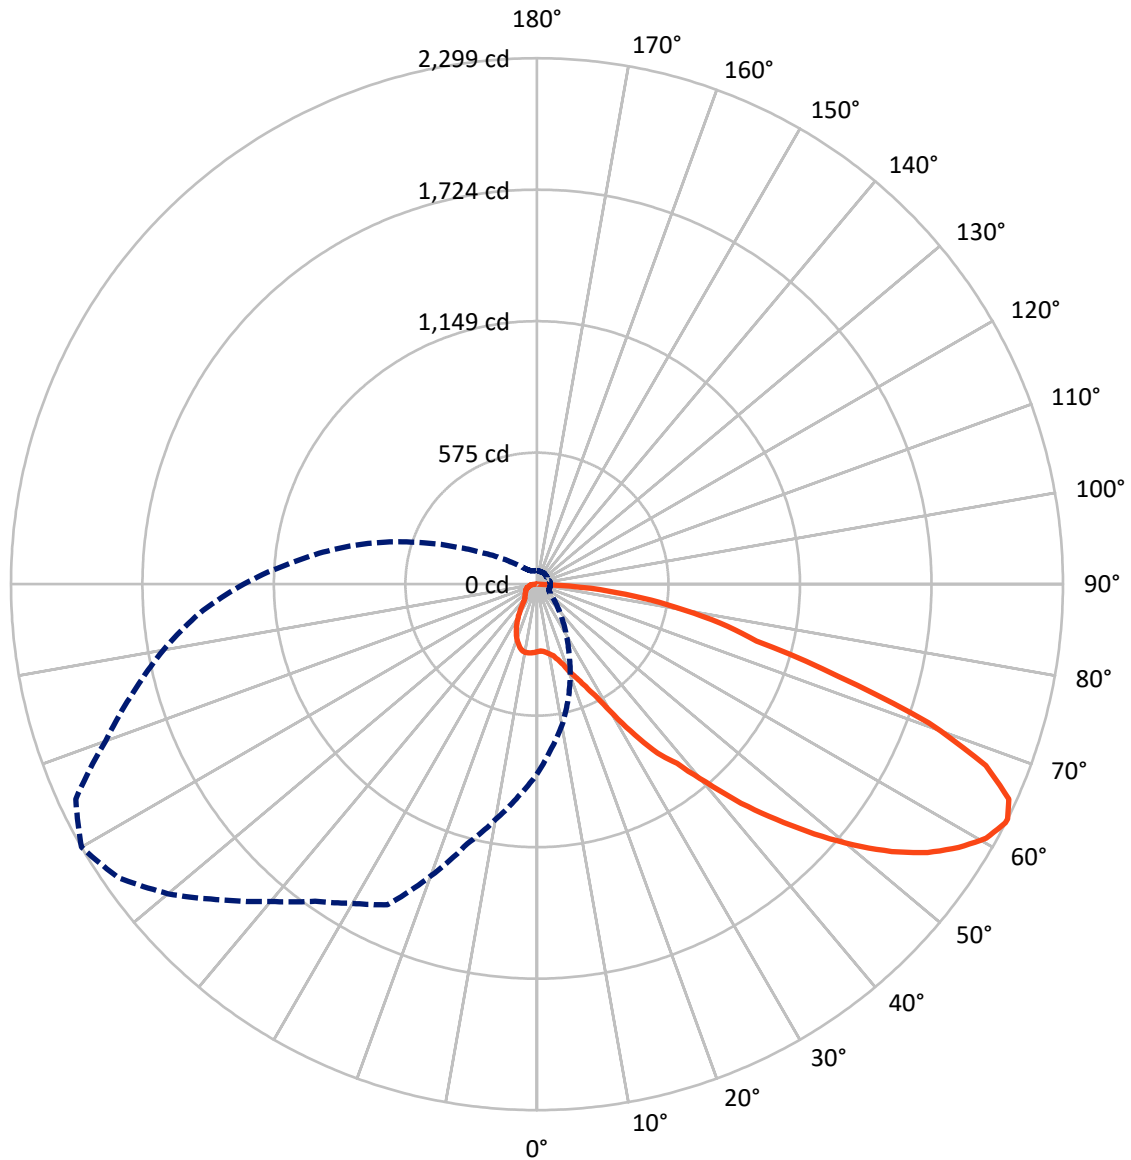

### Iso-Footcandle Lines of Horizontal Illumination

× Max cd  
 - - - 1/2 Max cd

Based on 10 foot mounting height. Maximum calculated value = 3.7 fc  
 Type IV - Short - Non-Cutoff

REPORT NUMBER: P153668  
CATALOG NUMBER: AVM-E01-LED-E-U-SLR-8030

### Luminous Intensity Polar Plot

— Vertical Plane Through 300-Deg Lateral    - - - Horizontal Cone Through 63-Deg Vertical

REPORT NUMBER: P153668

CATALOG NUMBER: AVM-E01-LED-E-U-SLR-8030

**FLUX DISTRIBUTION:**